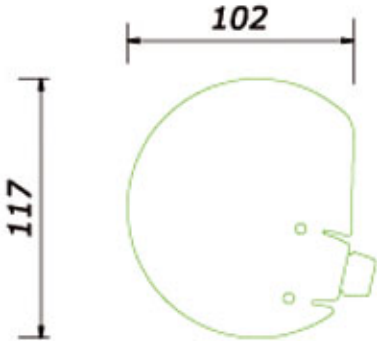

# SHELF TALKER ROUND SHAPE

PRINTED COMMUNICATION : 5 colors printed cardboard 350gr/sm + UV varnishing

BRACE : clear PET  $\frac{30}{100}$  mm thickness

shelf brace

PRINTED COMMUNICATION