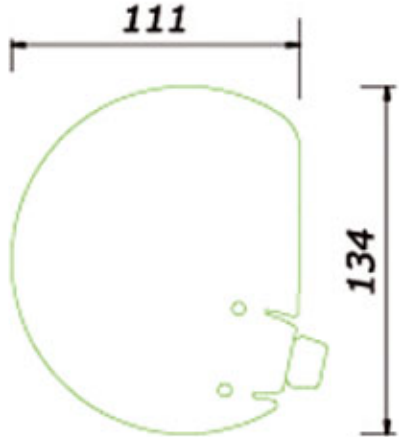

# SHELF TALKER ROUND SHAPE

PRINTED COMMUNICATION : 5 colors printed cardboard 350gr/sm + UV varnishing

BRACE : clear PET  $\frac{30}{100}$  mm thickness

shelf brace

PRINTED COMMUNICATION